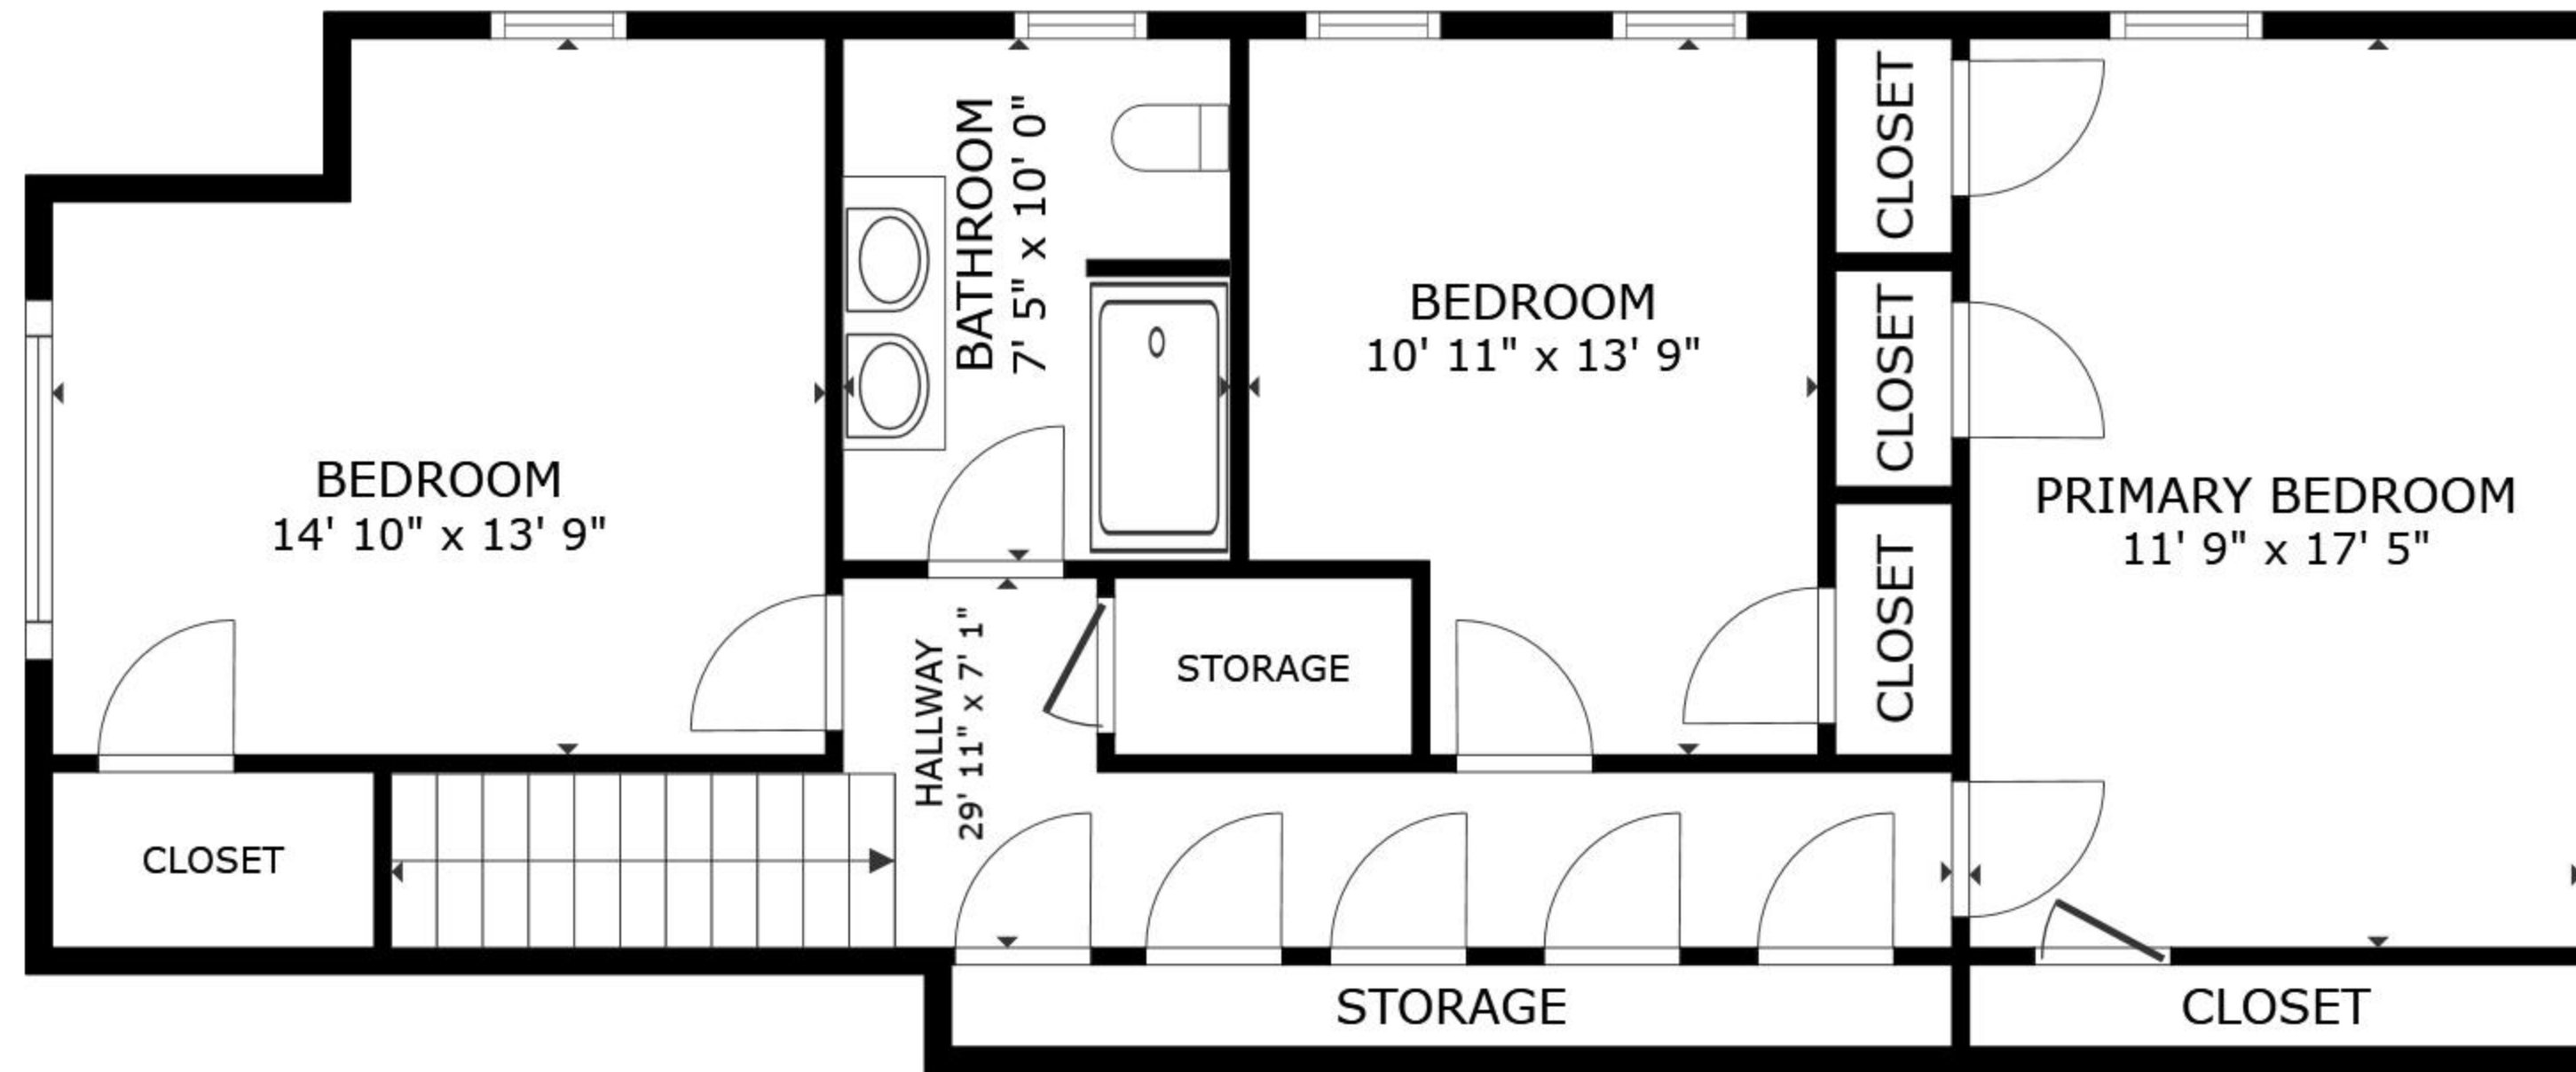

FLOOR 1

GROSS INTERNAL AREA
 FLOOR 1 1,997 sq.ft. FLOOR 2 888 sq.ft.
 TOTAL : 2,885 sq.ft.

SIZES AND DIMENSIONS ARE APPROXIMATE, ACTUAL MAY VARY.

FLOOR 2

GROSS INTERNAL AREA
FLOOR 1 1,997 sq.ft. FLOOR 2 888 sq.ft.
TOTAL : 2,885 sq.ft.

SIZES AND DIMENSIONS ARE APPROXIMATE, ACTUAL MAY VARY.